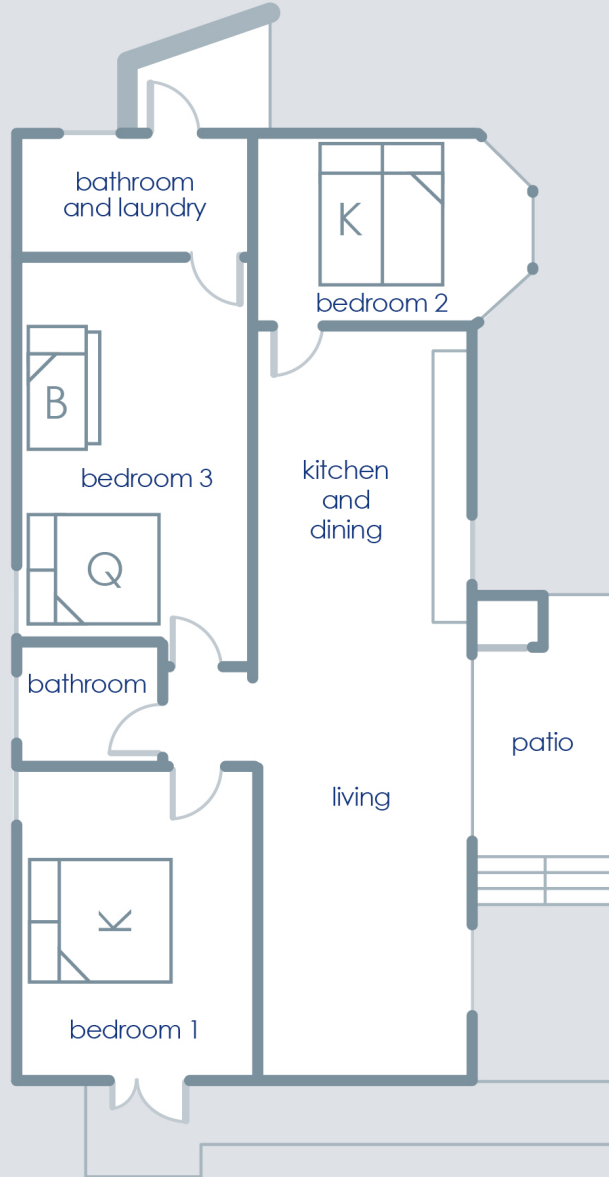

Dantosa Cottage layout

Sleeps up to 8 people in 3 bedrooms

Key

= king

= king or 2 singles

= queen

= 2 singles bunks