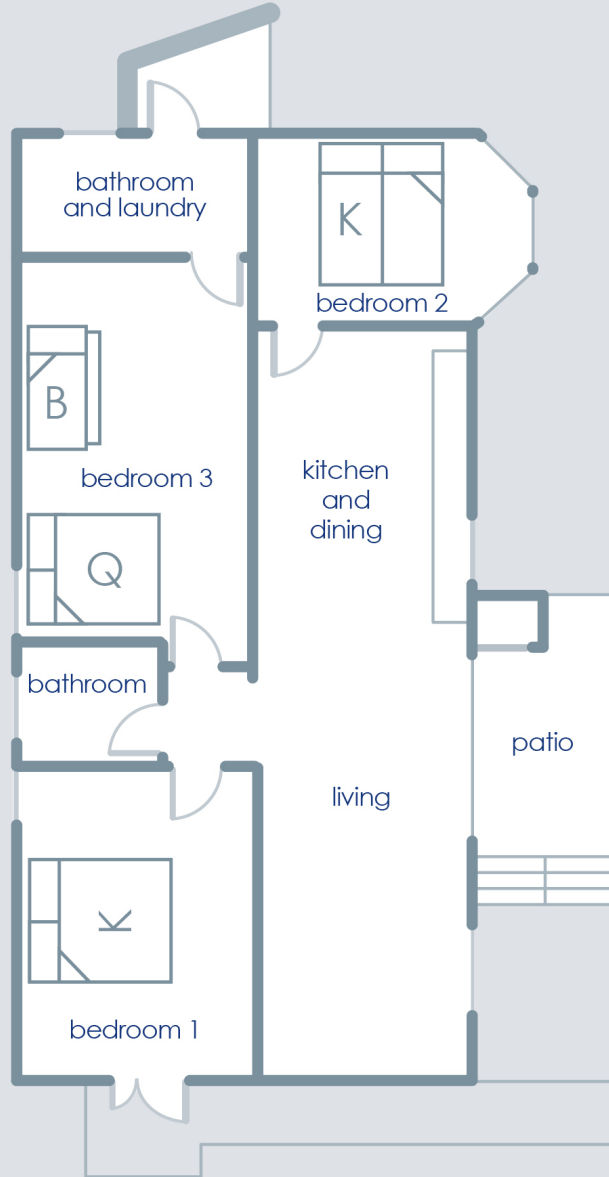

Dantosa Cottage layout

Sleeps up to 8 people in 3 bedrooms

Key

= king

= king or
2 singles

= queen

= 2 singles
bunks